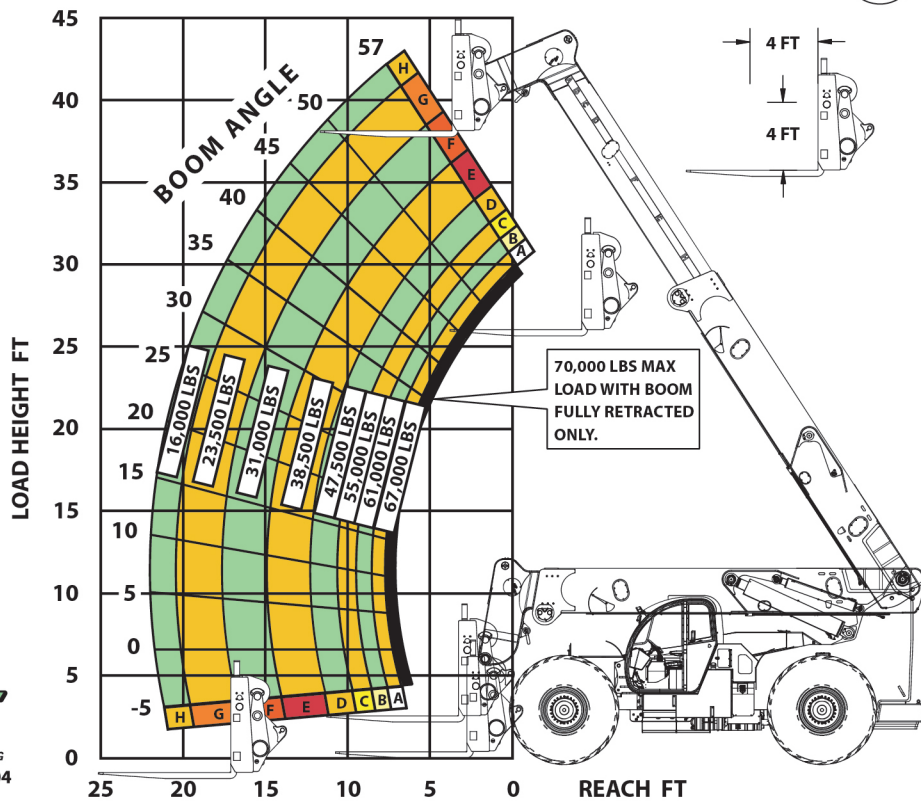

XR7038 LOAD CHART - FORK POSITIONING CARRIAGE

LOAD RATINGS SHOWN ARE FOR VEHICLES EQUIPPED WITH FOAM FILLED TIRES ONLY.

35,000 LBS AT 48 IN MIN CAPACITY FORK (70,000 LBS PAIR).

XTREME
MANUFACTURING
702-636-2969 • 800-497-1704
P/N 17322-000