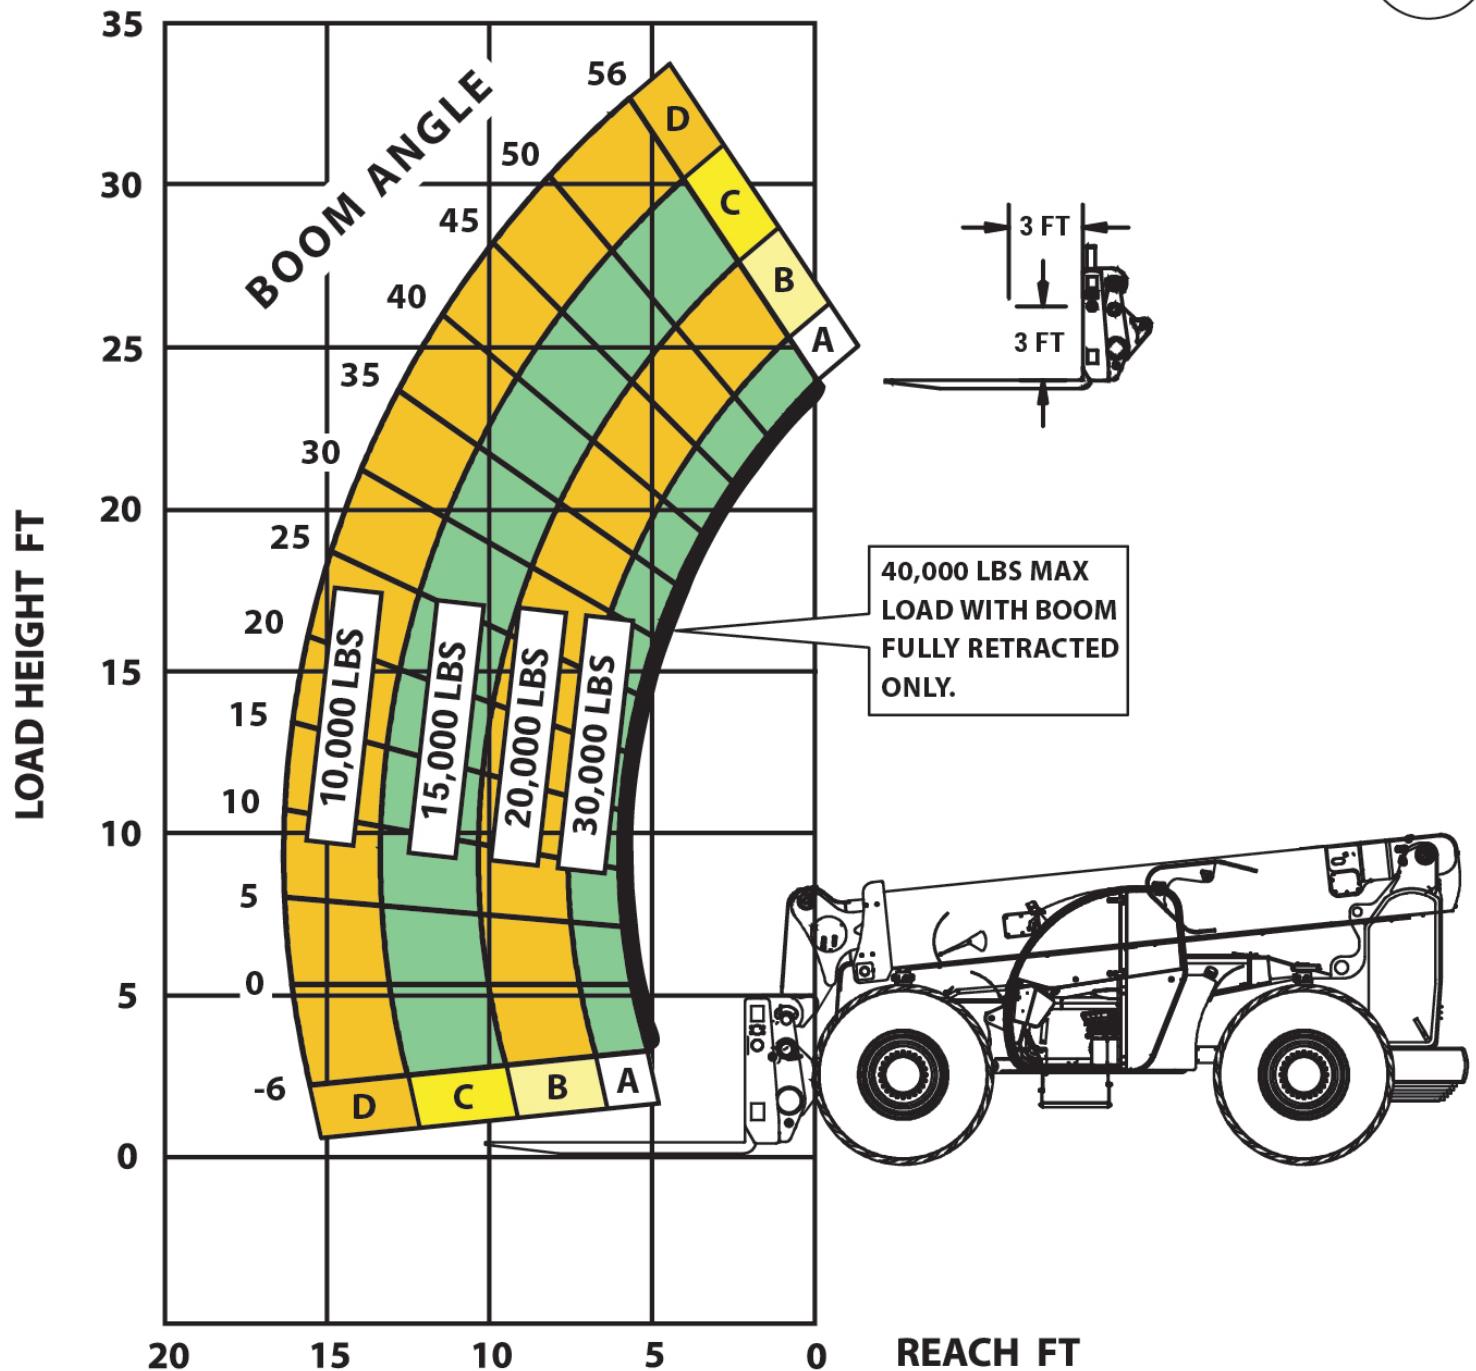

XR4030 LOAD CHART - FORK POSITIONING CARRIAGE

LOAD RATINGS SHOWN ARE FOR VEHICLES EQUIPPED WITH FOAM FILLED TIRES ONLY.

20,000 LBS AT 36 IN MIN CAPACITY FORK (40,000 LBS PAIR).

XTREME
MANUFACTURING

702-636-2969 • 800-497-1704

P/N 17321-000