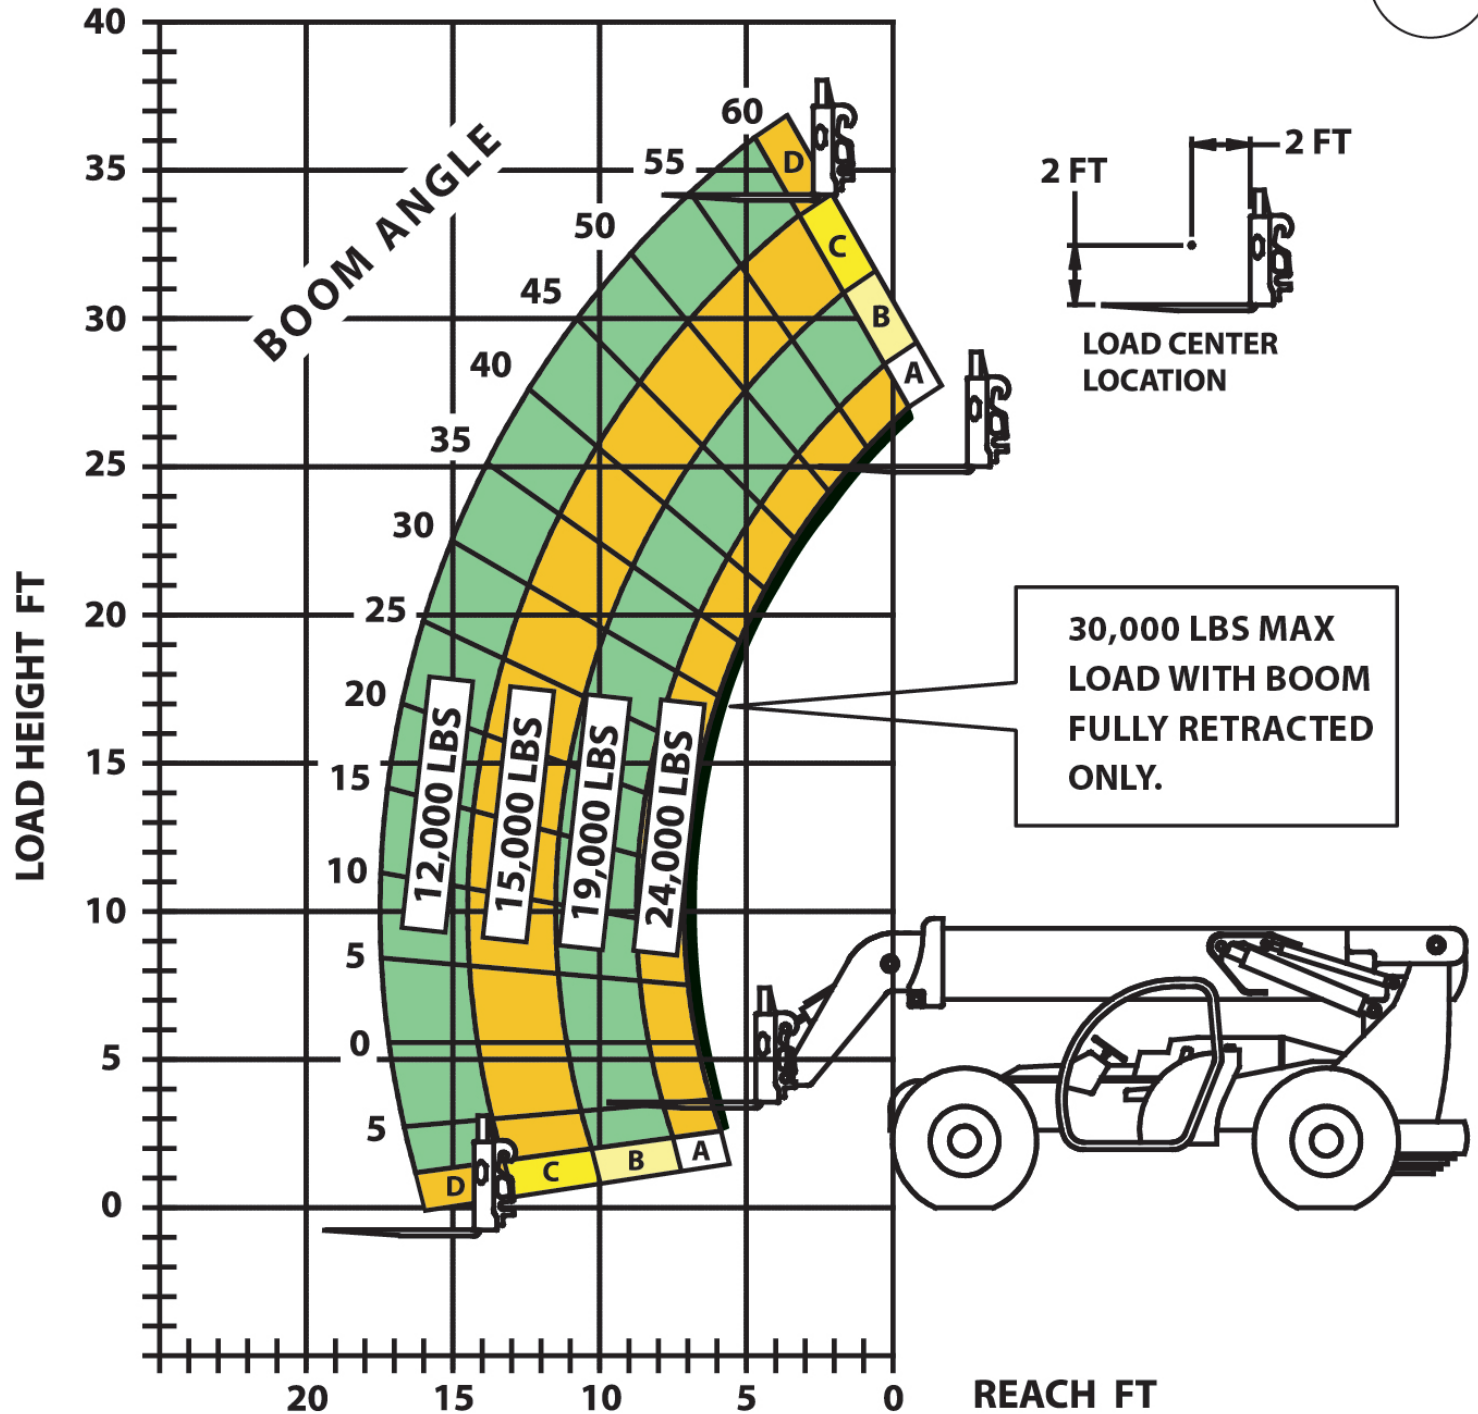

# XR3034 LOAD CHART - FORK POSITIONING CARRIAGE

LOAD RATINGS SHOWN ARE FOR VEHICLES EQUIPPED WITH FOAM FILLED TIRES ONLY.

15,000 LBS AT 24 IN MIN CAPACITY FORK (30,000 LBS PAIR).

**XTREME**  
MANUFACTURING