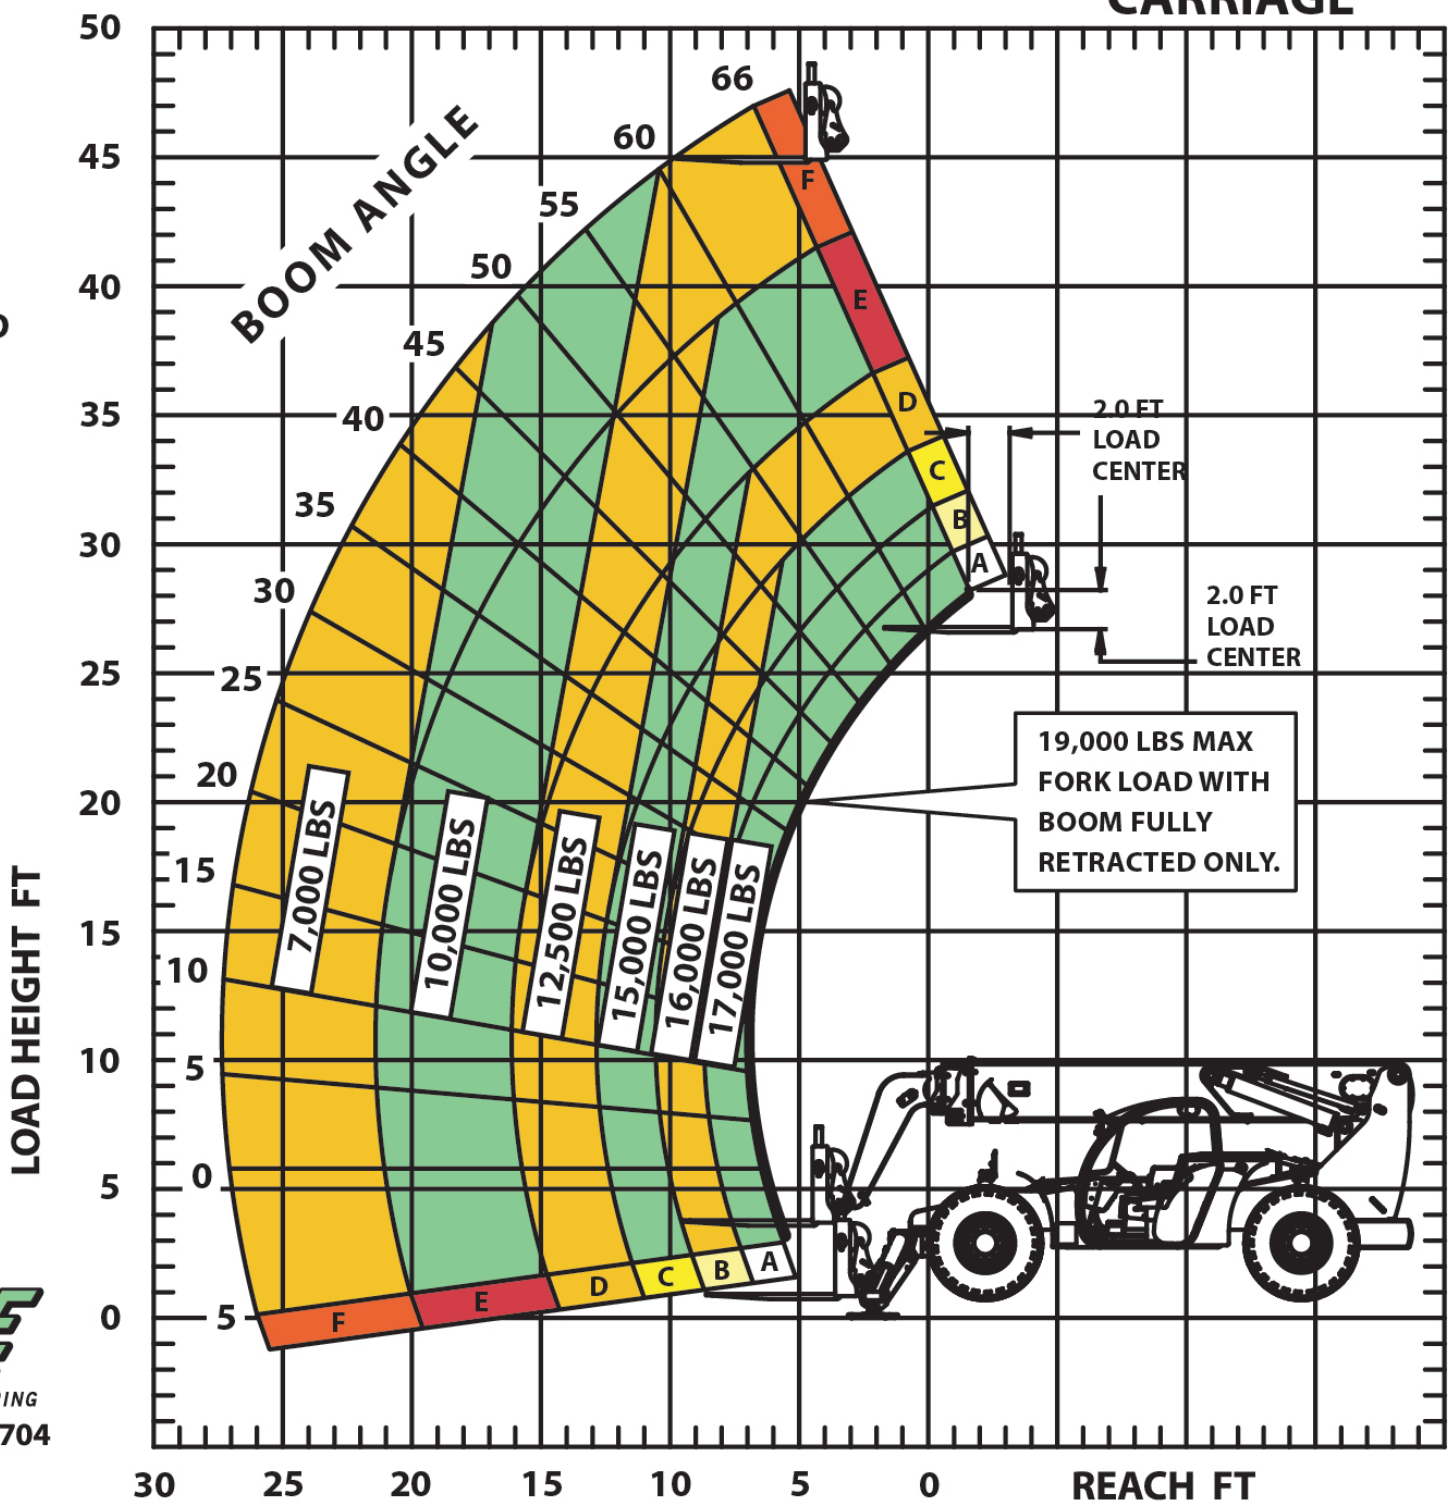

XR2045 LOAD CHART OUTRIGGERS DOWN - FORK POSITIONING CARRIAGE

LOAD RATINGS SHOWN ARE FOR VEHICLES EQUIPPED WITH FOAM FILLED TIRES ONLY.

10,000 LBS AT 24 IN MIN CAPACITY FORK (20,000 LBS PAIR).

XTREME
MANUFACTURING
702-636-2969 • 800-497-1704

P/N 17231-000